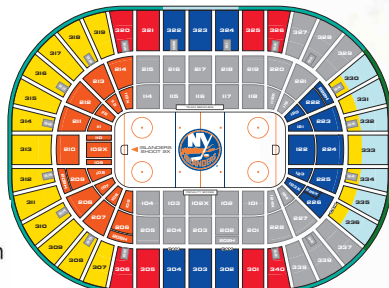

2011-12 NEW YORK ISLANDERS

LAW ENFORCEMENT APPRECIATION NIGHT

The New York Islanders are teaming up with the National Law Enforcement Officers Memorial Fund to provide all law enforcement officers, employees, friends and families a special night of hockey at a reduced price. Tickets are going fast, so purchase yours today and support a great cause!

TUE. MAR. 13 @ 7PM VS. CAPITALS

FACE VALUES:

YOUR PRICES:

■ $84 ■ $40 ■ $23

■ $50 ■ $30 ■ $20

■ Lower VIP End Zone Defend ■ End Mezz Defend (Rows E-0) ■ Upper Mezz (Rows P-T)

A COMMEMORATIVE COIN IS INCLUDED WITH EVERY TICKET PURCHASED.

$10 from each Lower VIP End Zone Defend or End Mezz Defend ticket and $5 from each Upper Mezz ticket will be donated to the National Law Enforcement Officers Memorial Fund in support of the "A Matter of Honor" campaign to build the National Law Enforcement Museum.

BRING YOUR SKATES FOR A SPECIAL POST-GAME SKATE FOR ALL LAW ENFORCEMENT, FRIENDS AND FAMILIES.

Please leave your skates in the car during the game. You will be allowed to retrieve them after the game and reenter the building through the Box Office.

METHOD OF PAYMENT

Make check or money order payable to: New York Islanders

☐ AMEX ☐ MC ☐ VISA ☐ DISC ☐ Check ☐ Cash

Card # _____ Exp. Date _____

Name On Card _____

Signature _____

**To purchase tickets online, please visit:
www.newyorkislanders.com/lawenforcement**

Law Enforcement Affiliation: _____

Name: _____

Address: _____

City: _____ State: _____ Zip: _____

Phone: _____

Email: _____

Number of Tickets: _____ Price Level: _____

Total Amount Enclosed: $ _____

MAIL THIS FORM AND PAYMENT TO:

NEW YORK ISLANDERS

ATTN: NICK LOMBARDO - LAW ENFORCEMENT

1255 HEMPSTEAD TURNPIKE

UNIONDALE, NY 11553

**FOR MORE INFORMATION OR TO PURCHASE,
PLEASE CONTACT NICK LOMBARDO**

1.516.501.6875

NLOMBARDO@NEWYORKISLANDERS.COM

NO PAYMENT AT DOOR Any orders received within 7 days of the game will be held at the Islanders will call window for pick-up 60 minutes prior to game until the end of the first period. Tickets are subject to availability..